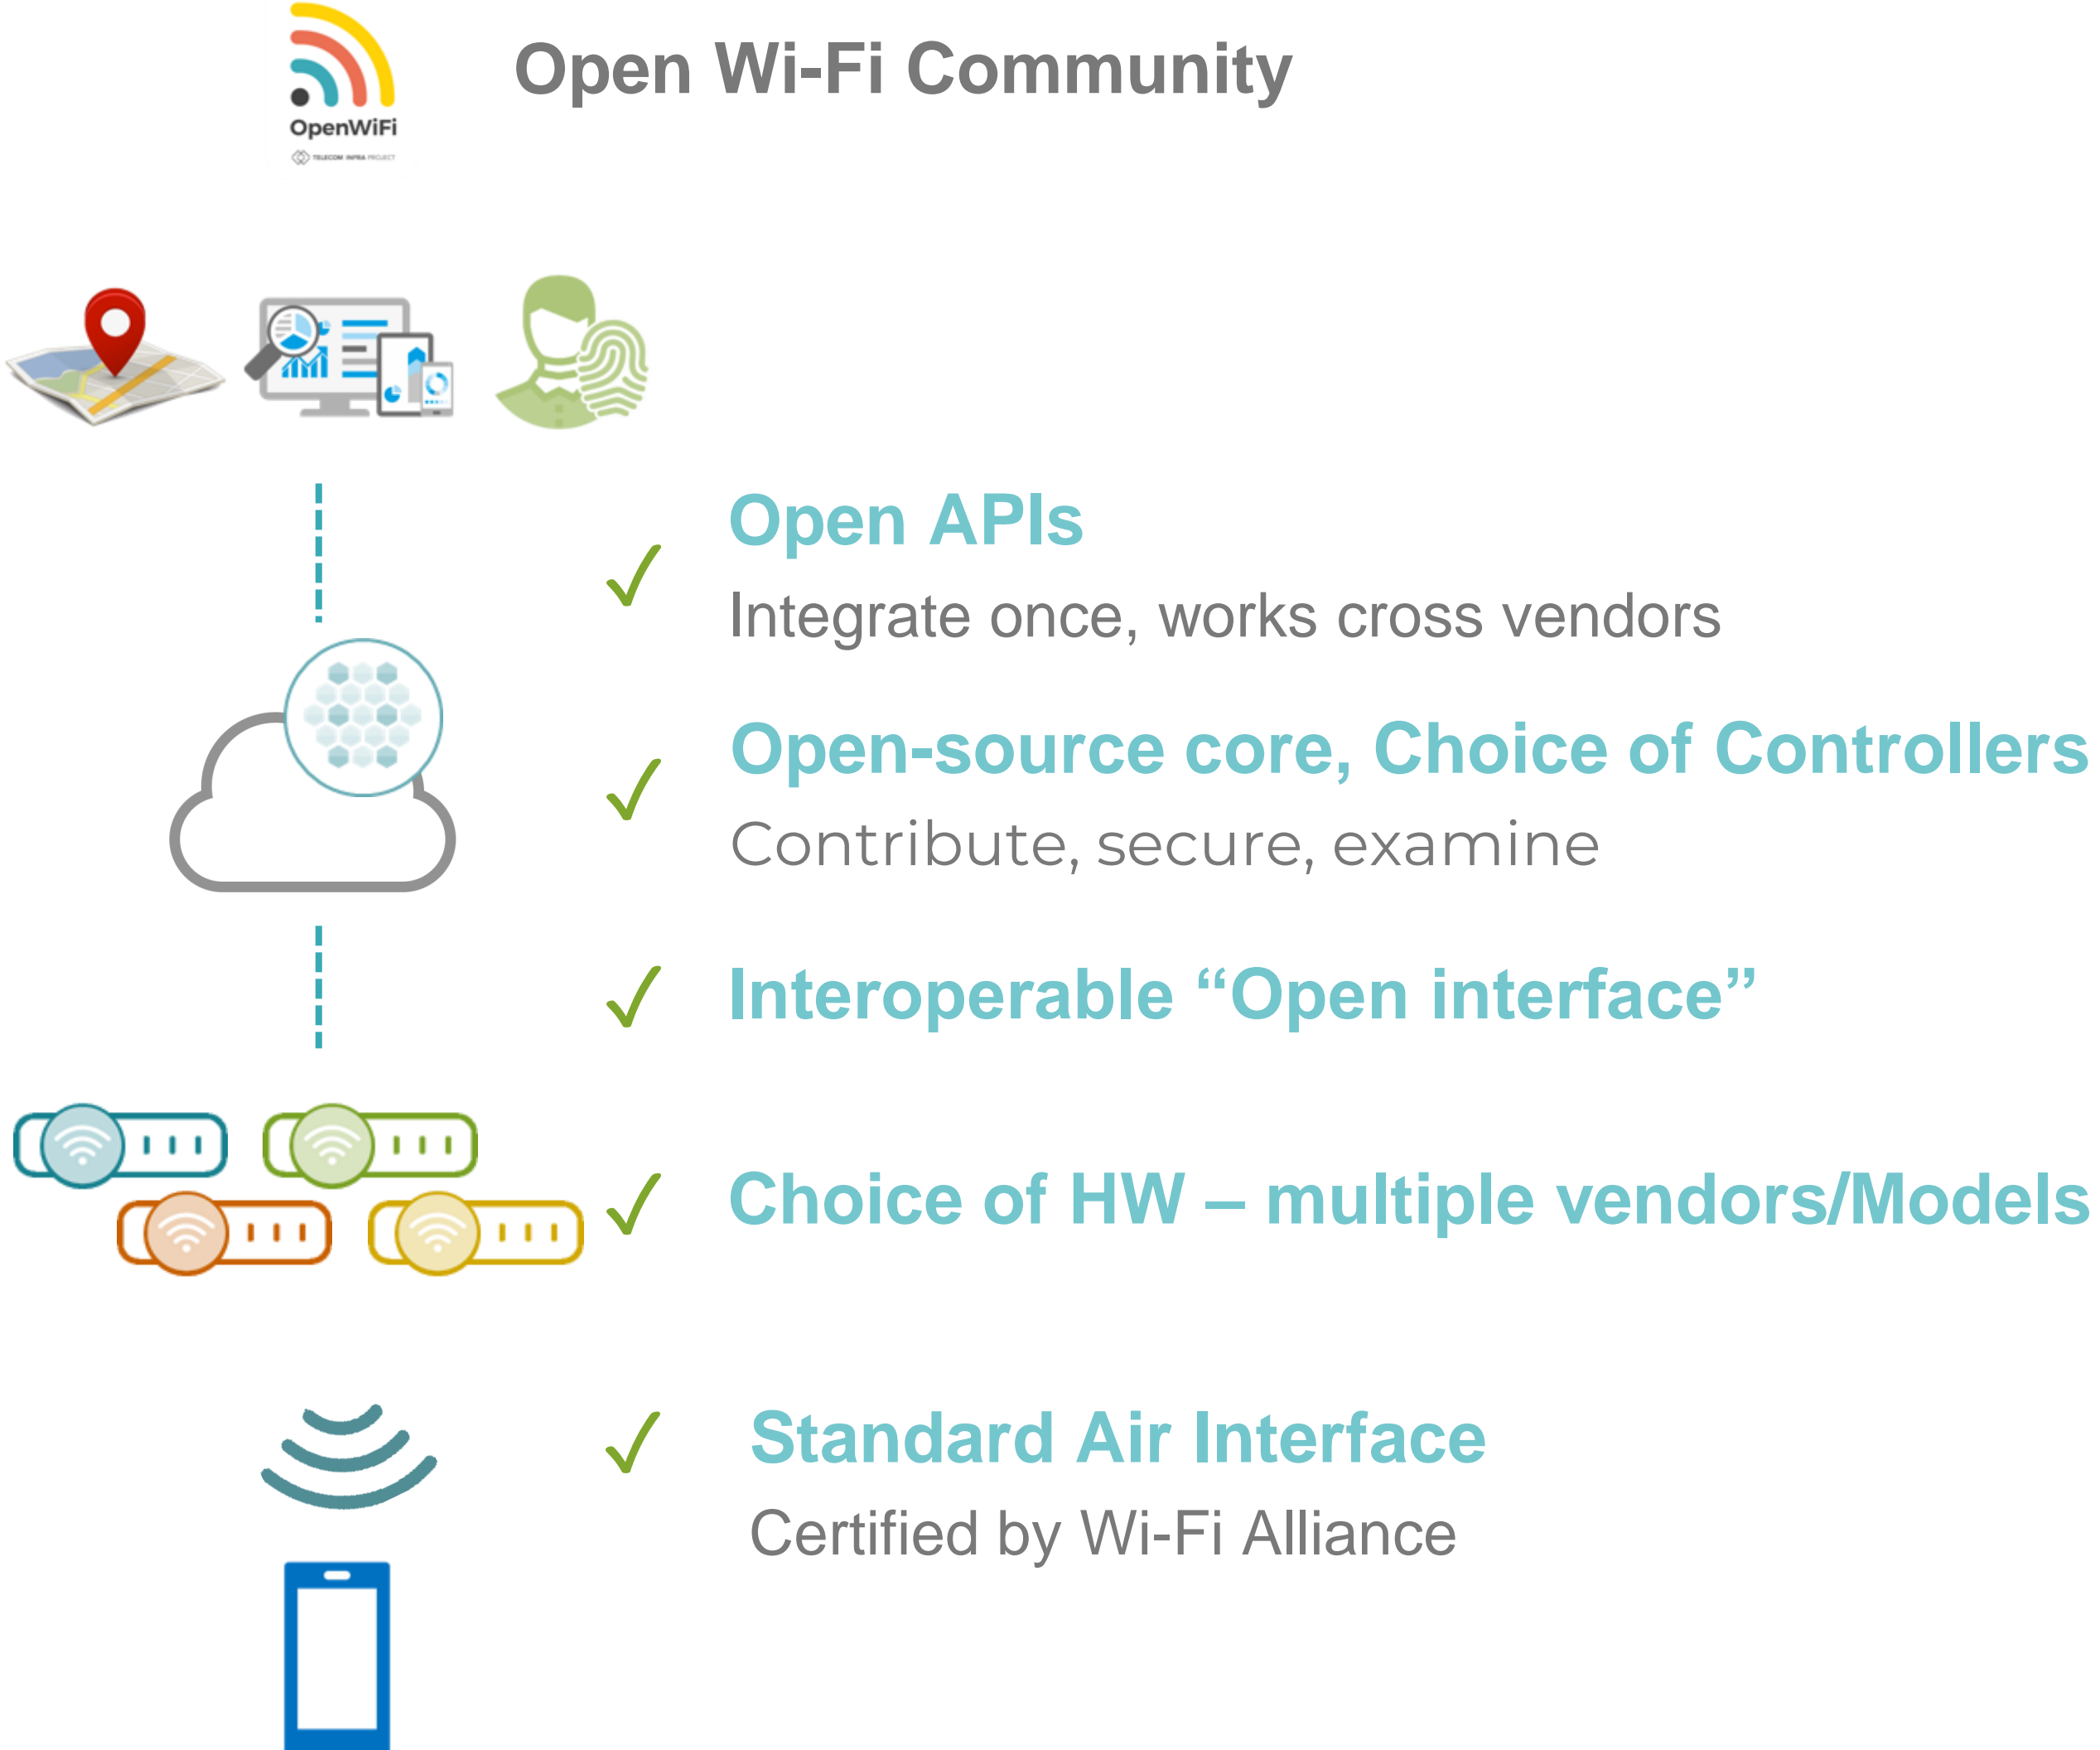

 TELECOM INFRA PROJECT

OpenWiFi

Built in India for the World
OpenWiFi

Together We Build, Test and Deploy

Open WiFi Introduction

Vibrant & Diverse **Global** Community - 100+ companies

Service Providers

MSPs

ODMs

Cloud controllers

ISVs

Systems

Merchants

ITAs

Open Wi-Fi Deployments in India

How does TIP Open Wifi help ?

- Provide affordable cost wi-fi
- Strengthen Built in India ecosystem
- Reduced R&D costs

PM WANI DEPLOYMENTS SNAPSHOT USING TIP OPEN WIFI

Public Wi-Fi deployment by HFCL – Village Baslambi, Haryana

From 2 GB/day data usage in initial few weeks to >250 GB/day in a matter of 2 months, over 2000 unique users connect to this network every day

- People use Internet for Entertainment, Online school, Tele-medicine, E-commerce & digital payments. Government utilities

Covering about 6 sq km of sparsely populated village, weatherproof outdoor APs provide 24x7 connectivity in this heavy rainfall region to over 9000 residents