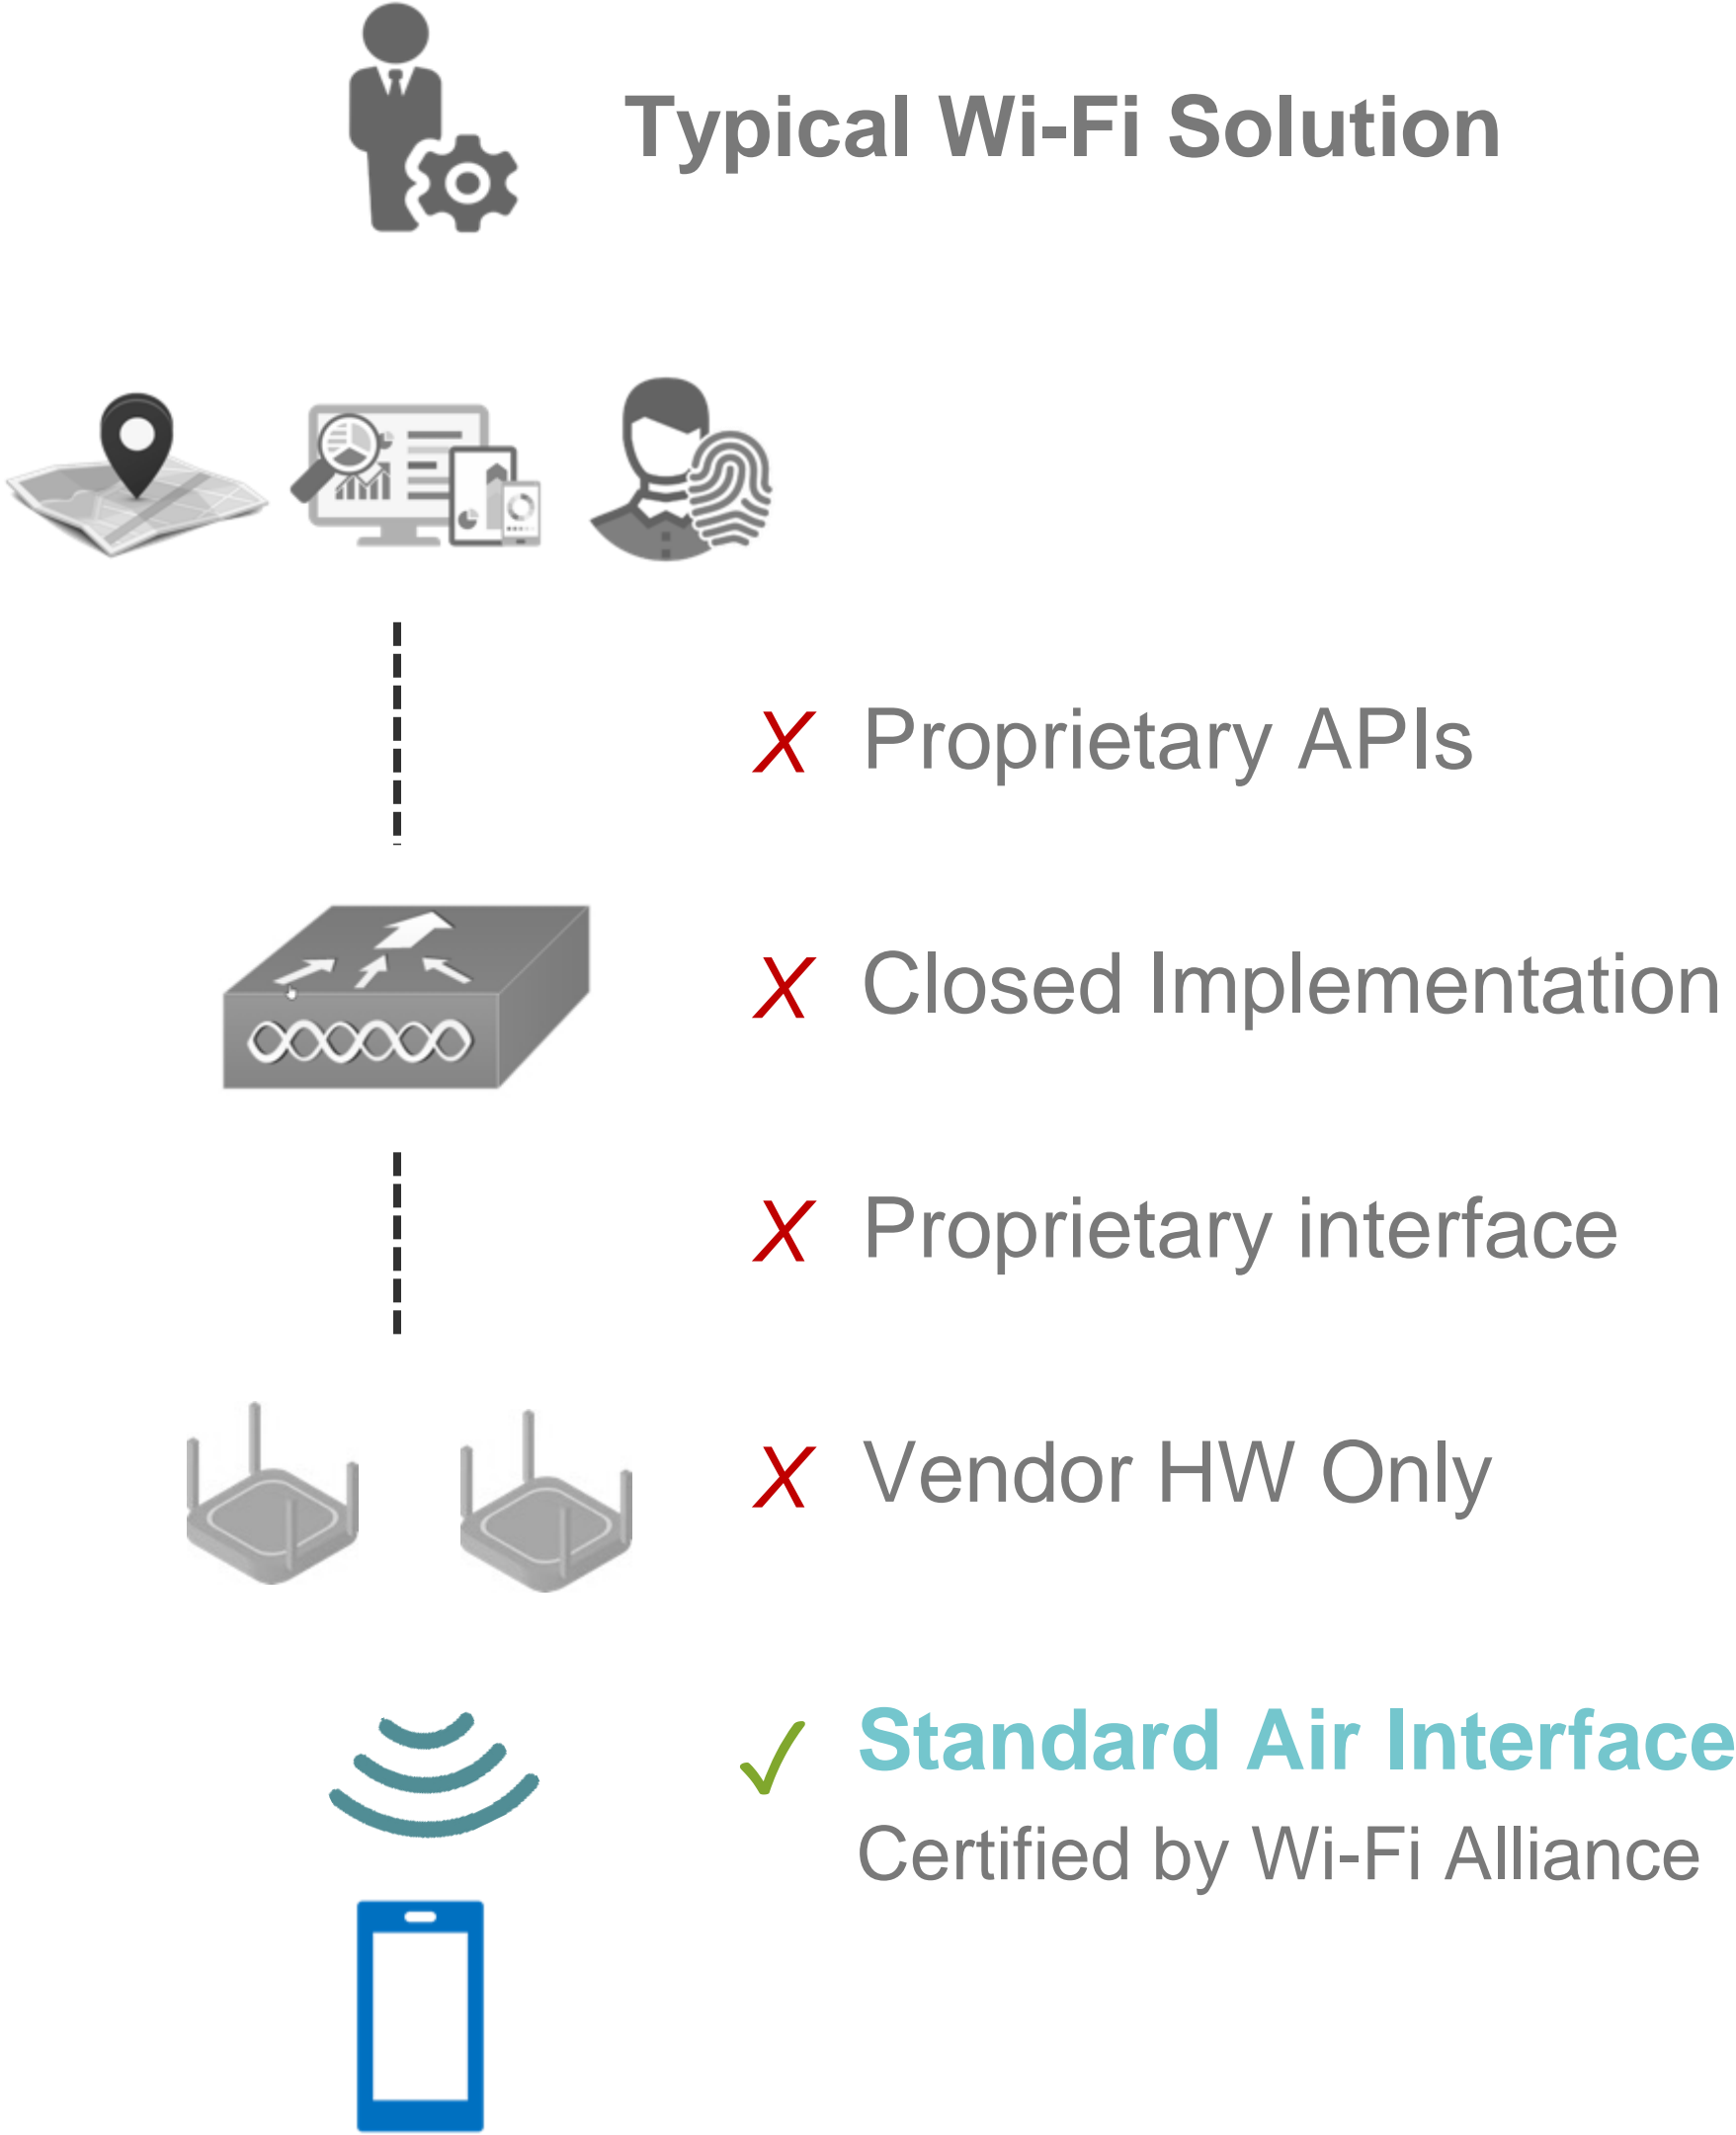

Open WiFi Introduction