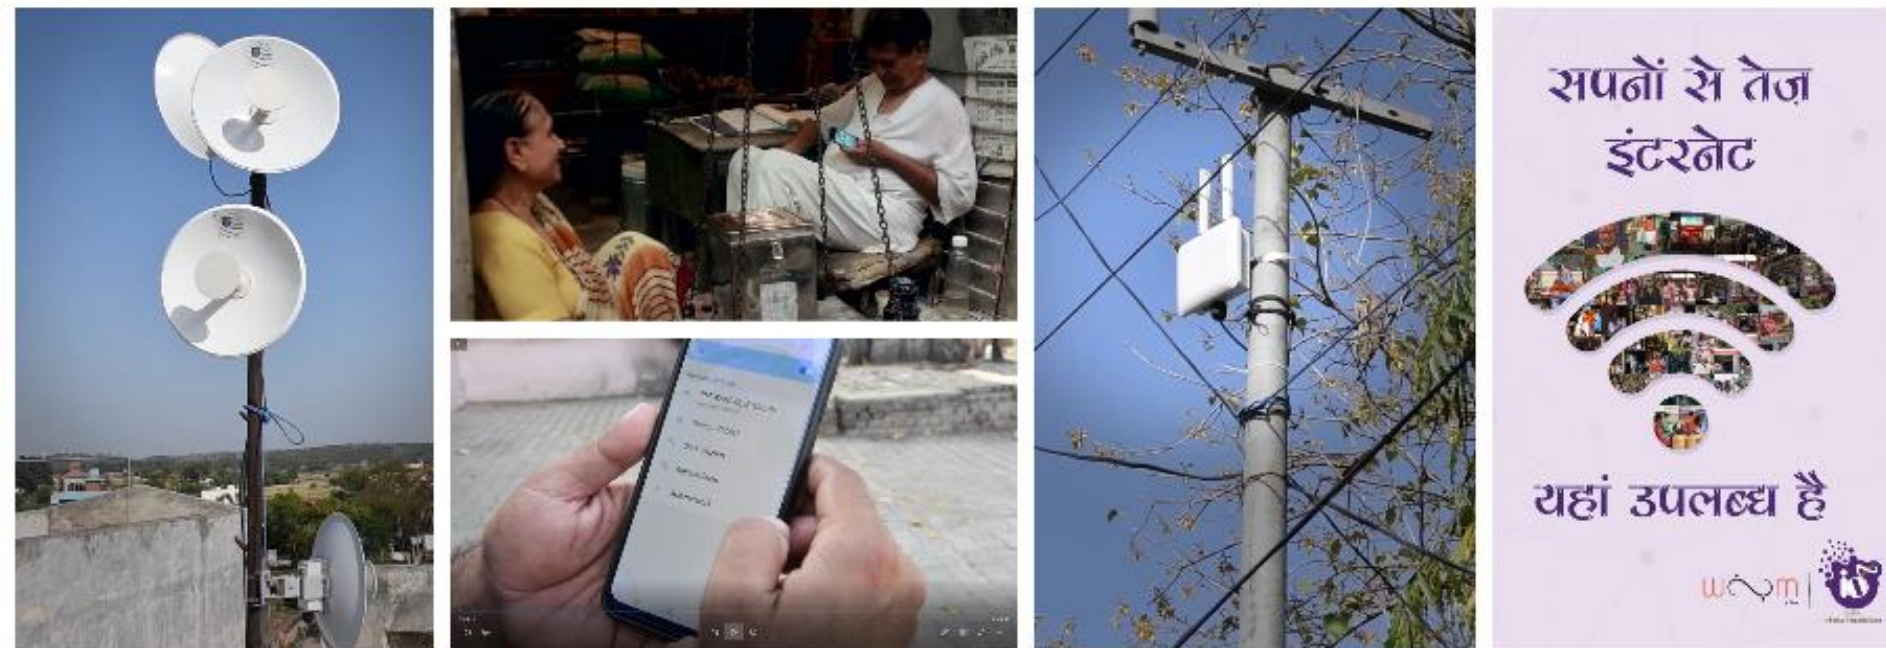

Open Wi-Fi Deployments in India

How does TIP Open Wifi help ?

- Provide affordable cost wi-fi
- Strengthen Built in India ecosystem
- Reduced R&D costs

PM WANI DEPLOYMENTS SNAPSHOT USING TIP OPEN WIFI

Public Wi-Fi deployment by HFCL – Village Baslambi, Haryana